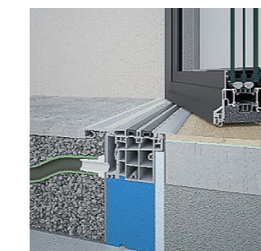

- ALUMINIUM