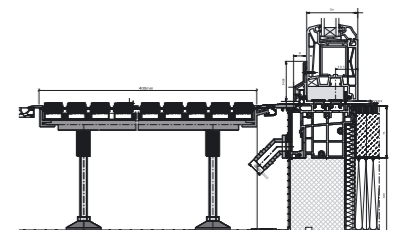

- MAT
  Black rubber seal with aluminum frame