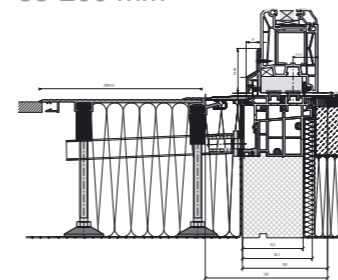

- PCV
- ALUMINIUM
- WOOD
- STEEL
- COMPOZITE

ADDITIONAL SYSTEM COMPONENTS:

- TRANSITION PROFILE
Various applications
85-200 mm

- DRAINAGE PROFILE
Width options: 120 and 170 mm, with galvanized or stainless steel grate