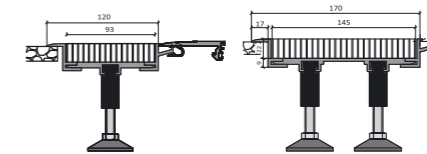

- PCV
- ALUMINIUM
- WOOD
- STEEL
- COMPOZITE

ADDITIONAL SYSTEM COMPONENTS:

- TRANSITION PROFILE
Various applications
85-200 mm

- DRAINAGE PROFILE
Width options: 120 and 170 mm, with galvanized or stainless steel grate