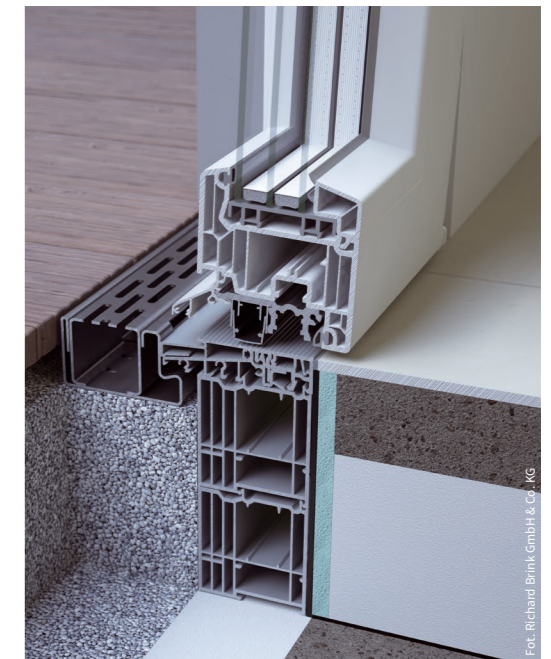

COMPATIBLE WITH THE FOLLOWING SYSTEMS:

- ALUPLAST 7000
- GEALAN S9000 AD
- IGLO ENERGY
- PROFINE 76 AD
- SALAMANDER bluEvolution 82 AD
- SALAMANDER greenEvolution 76
- SCHÜCO Living
- VEKA SL82 AD i MD
- WOOD IV68, IV78, IV92

SAFE STOP passive leaf stop

- Automatic magnetic stopper
- Ensures proper closure of the passive door sash
- Convenient to use
- Flush with the threshold
- For all COMBI PLAN thresholds

NEW
SAFE STOP

Great sealing of the mullion